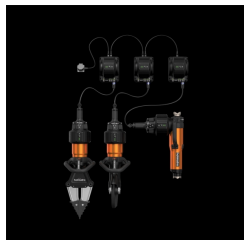

ref. 99072896

DAISY CHAIN POWER CORD DCPC1 PENTHEON

HYDRAULISCH REDDINGSMATERIAAL PENTHEON

Up to 3 AC battery chargers can be connected in series to be powered from one outlet.

DESCRIPTION

Cable to connect one battery charger to the other. Up to 3 AC battery chargers can be connected in series to be powered from one outlet.

TECHNICAL SPECIFICATIONS

- Length: 0.3 m
- Weight: 0.3 kg

TO CONNECT

- 99072895: Battery Charger PBCH1 (AC-EU)

Vanassche Firefighting Engineering

Brugsesteenweg 8
B-8531 Harelbeke
+32 (0) 56 710 130
info@vanassche-fire.be
BE 0415.345.684
RPR Gent - Afdeling Kortrijk
vanassche-fire.be