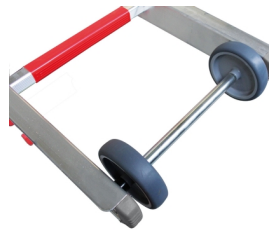

- Material: aluminium
- Rung material: aluminium with heat-insulating non-slip plastic coating
- Corrosion-resistant fittings made of galvanised steel
- Including rope pull, fall arrest hook and rope brake
- Top ladder with wall rollers
- Standardisation: EN 1147

ACCESSORIES

- 99039314: Anti-slip repair kit for ladder step
- 99066703: Ladder base red
- 99044563: Aluminium rung profile
- 99044206: Trap hook, rope ladder release
- 99043885: Wall roller wheel
- Towing hook rope ladder

Vanassche Firefighting Engineering

Brugsesteenweg 8
B-8531 Harelbeke
+32 (0) 56 710 130
info@vanassche-fire.be
BE 0415.345.684
RPR Gent - Afdeling Kortrijk
vanassche-fire.be

Vanassche Services

Brugsestraat 153
B-8531 Harelbeke
+32 (0) 56 738 188
services@vanassche-fire.be
BE 0473.397.315
RPR Gent - Afdeling Kortrijk
vanassche-fire.be